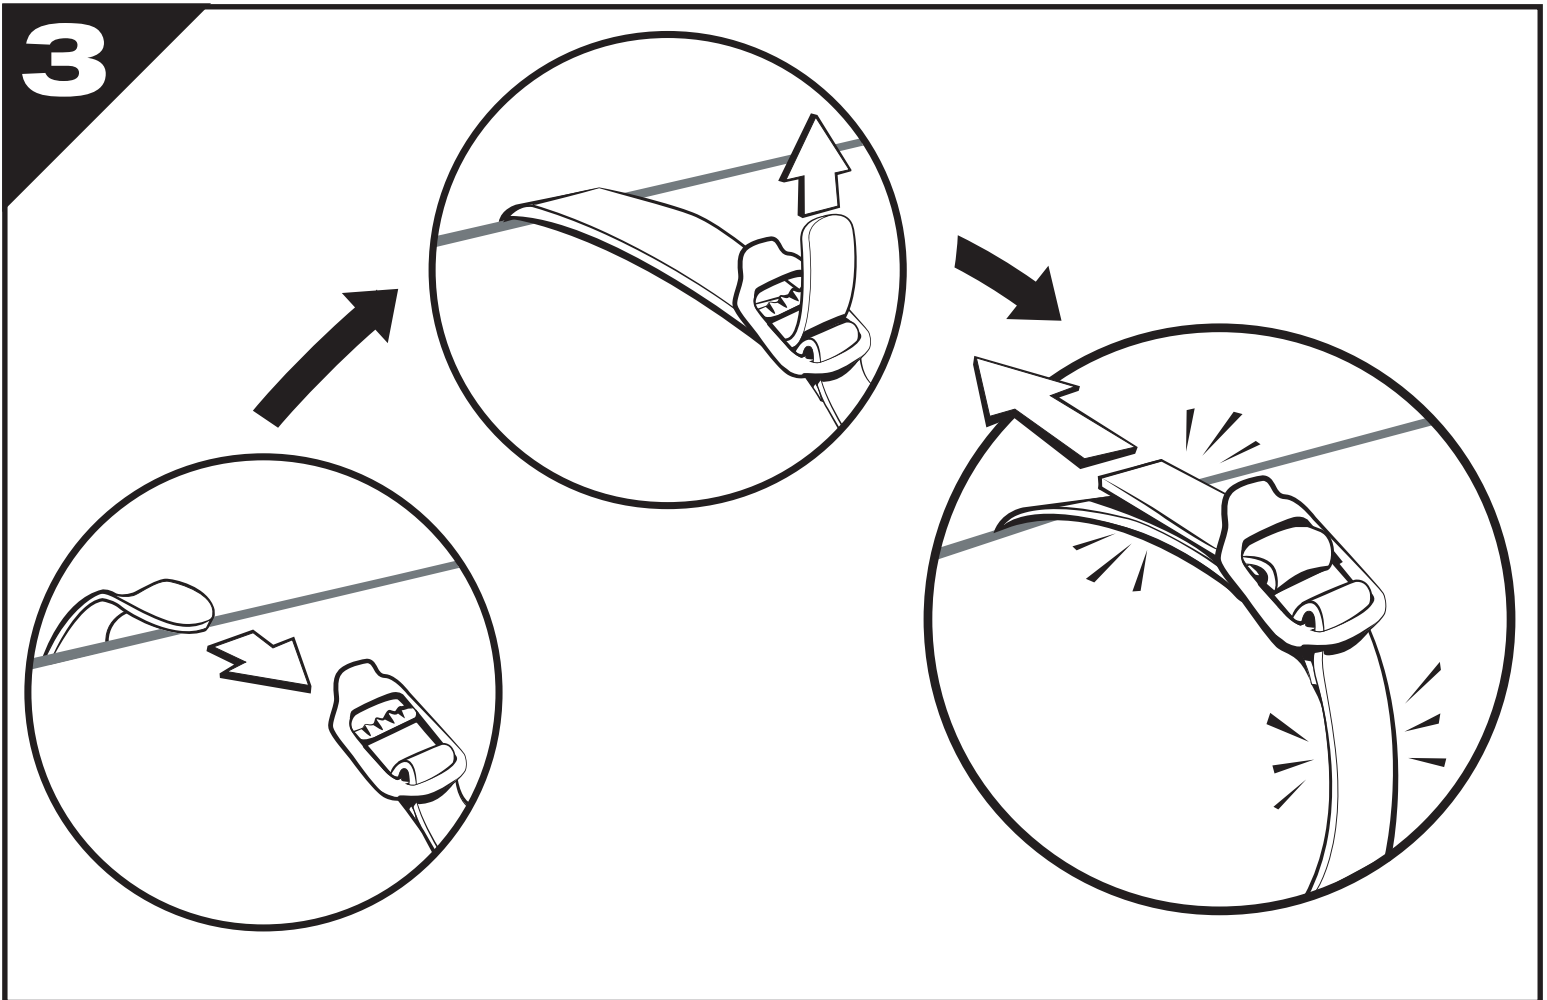

40" TELESCOPE BAG

QUICK SETUP GUIDE

CELESTRON

MODEL #94025

2 YEAR WARRANTY
celestron.com/support/warranties

© 2020 Celestron • All rights reserved

celestron.com

40" TELESCOPE BAG